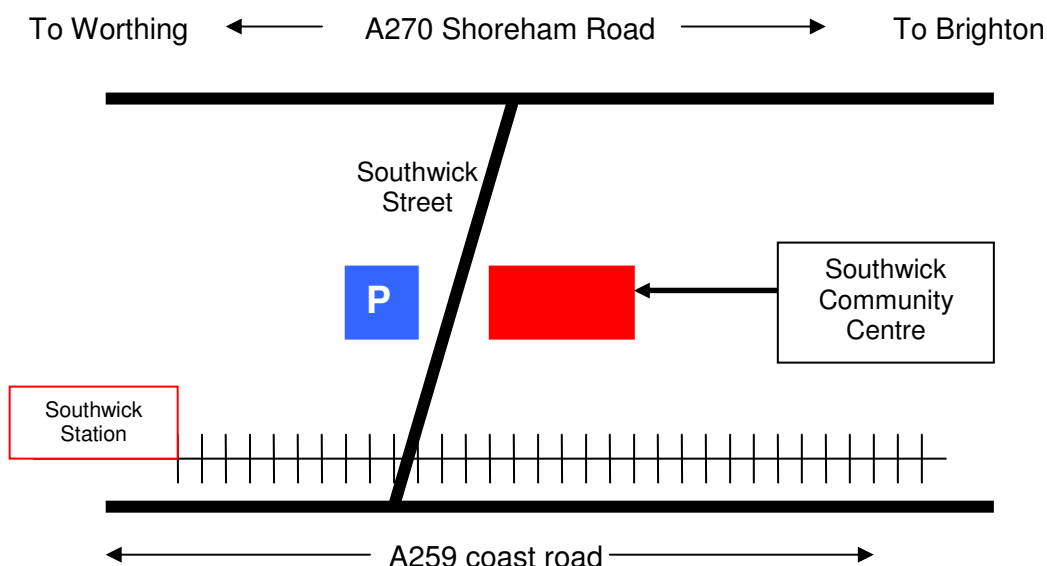

MAP AND CATERING FACILITIES

Southwick Community Centre

The course will be held in the Garden Room at Southwick Community Centre, Southwick Street, Southwick Brighton, BN42 4TE. Please see the notes at the end of the map which give you directions to the course location when you arrive at the venue.

If no map is supplied, this is because we have been unable to find one we can legally reproduce. Whether one is supplied or not we recommend you have an alternative map. We recommended you print off a Google map which can be accessed by entering the venue postcode into Google maps (www.google.co.uk/maps). It is recommended you print off some travel directions using the postcode you are setting out from as a start point. The AA website (www.theaa.com) also has a good route planner.

NOTE: We highly recommend that you print off a Google map as the map shown below is not truly representative of the streets surrounding the community centre.

By Car:

From Brighton, follow the A259 west for approximately 4 miles, then turn right onto the B2167 which is named Station Road. Southwick Community Centre is on the right hand side of the road between the third and fourth right hand turns. The centre is just before the Manor Practice Doctor's Surgery on the opposite side of the road.

Car Parking

There is ample car parking on site at the community centre, and also parking in the streets nearby.

By Train

The nearest train station is Southwick station which is less than 1/4 of a mile away. A local taxi firm is Taxi Link who can be contacted on 01273 595 959.